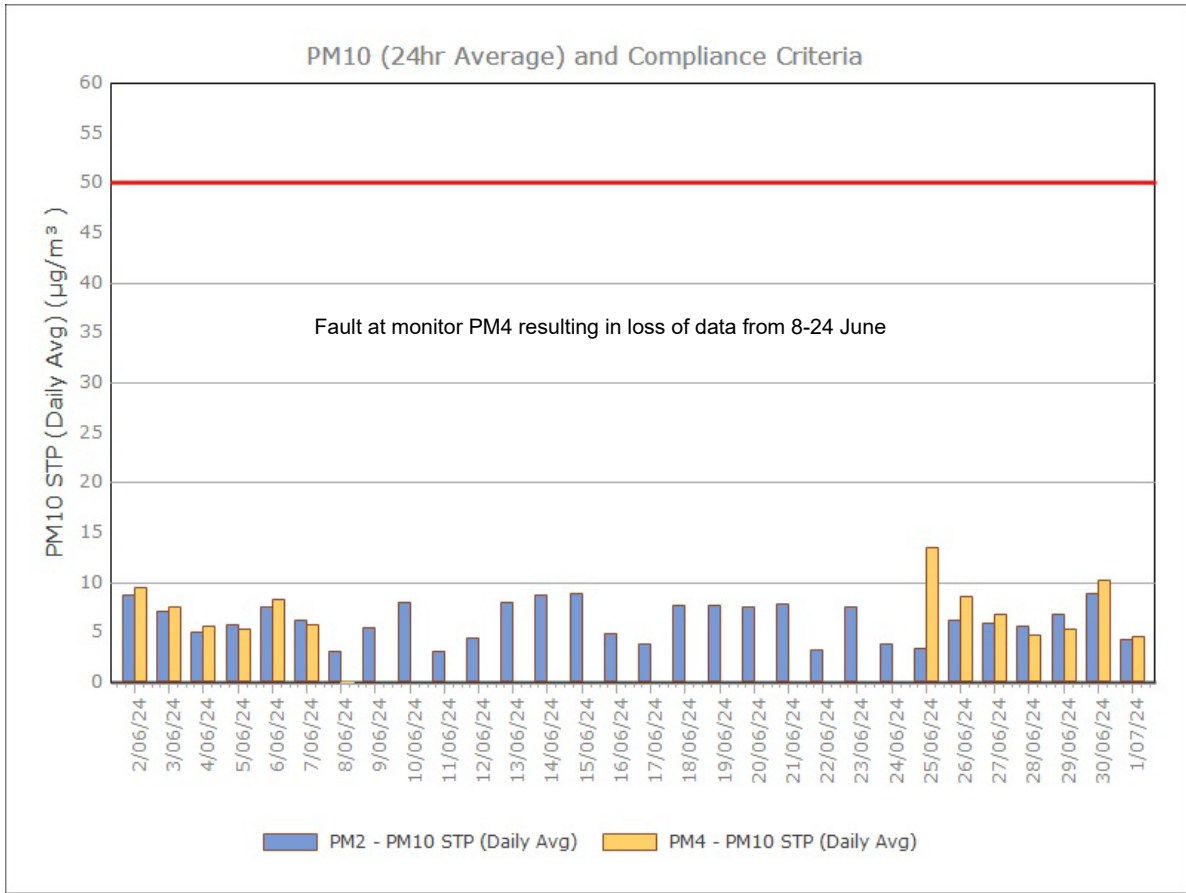

*NB: DG3 October bottle was broken in transit

Figure 1. Dust Deposition over the last 12 months with guideline criteria

Particulate Matter

Monitoring Points:

- PM2- Northern boundary of Mining Lease 1770
- PM4- Adjacent the Accommodation Camp South West of Mining Lease 1770

Figure 2. PM₁₀ (24 hr Average) with Compliance Criteria – December 2024

Figure 3. PM_{2.5} (24 hr Average) with Compliance Criteria – December 2024

APPENDIX: MONTHLY GRAPHS

January 2024

February 2024

March 2024

April 2024

May 2024

June 2024

July 2024

August 2024

September 2024

October 2024

November 2024