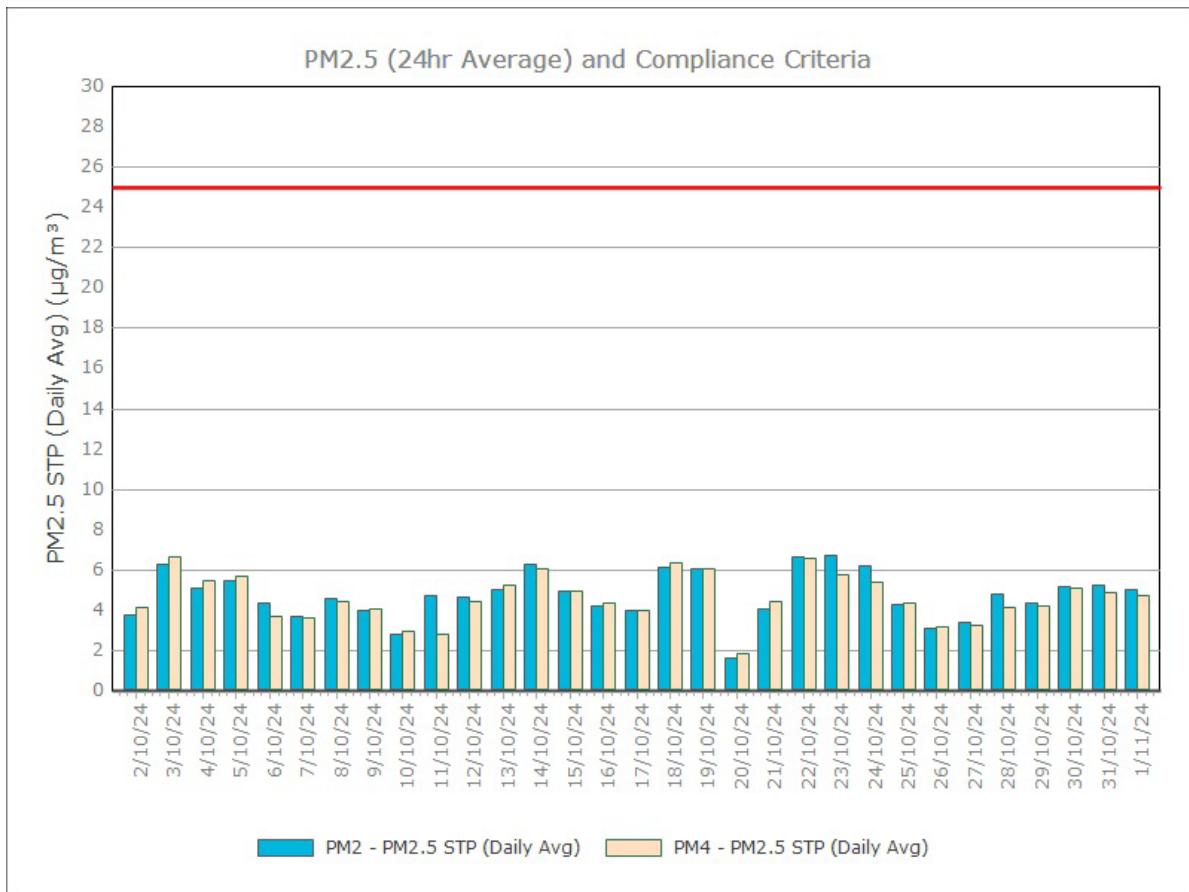

Figure 2. PM₁₀ (24 hr Average) with Compliance Criteria – December 2024

Figure 3. PM_{2.5} (24 hr Average) with Compliance Criteria – December 2024

APPENDIX: MONTHLY GRAPHS

January 2024

February 2024

March 2024

April 2024

May 2024

June 2024

July 2024

August 2024

September 2024

October 2024

November 2024