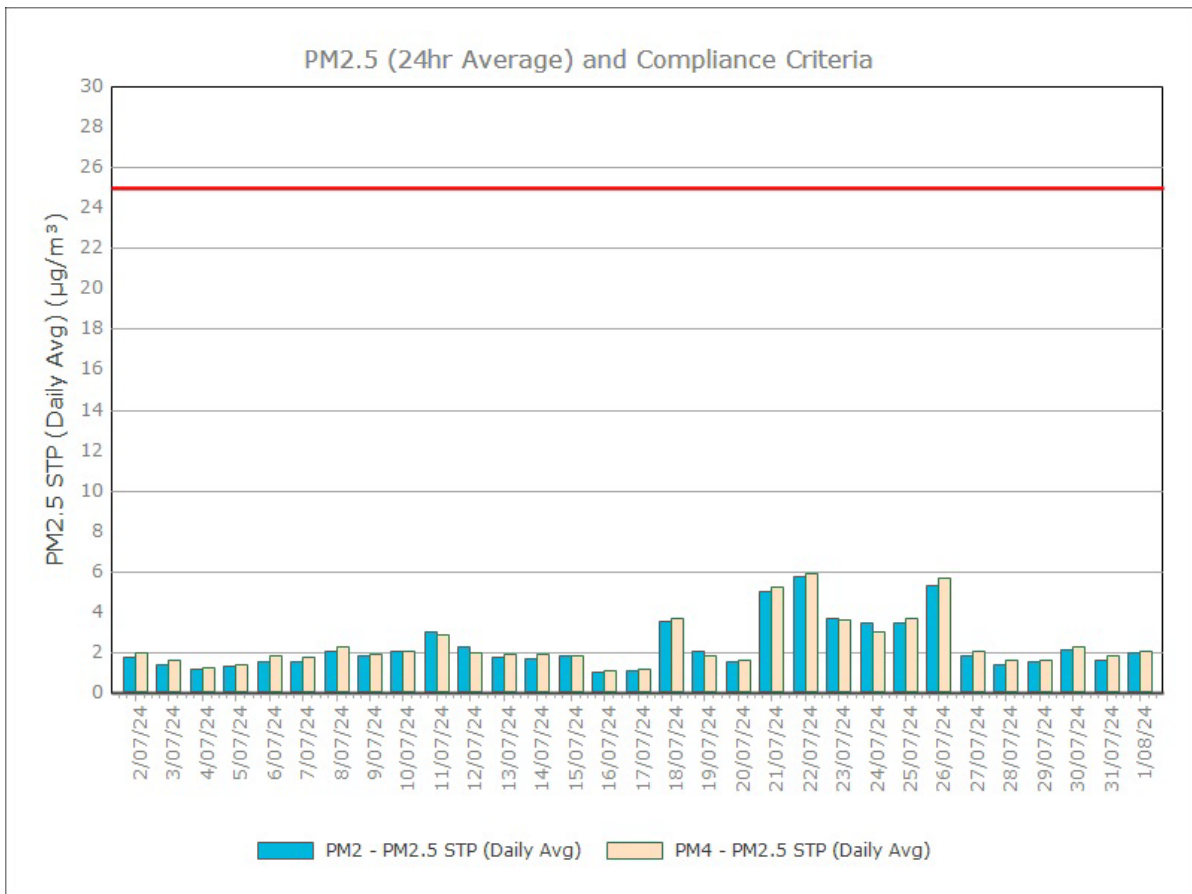

Figure 2. PM₁₀ (24 hr Average) with Compliance Criteria – December 2024

Figure 3. PM_{2.5} (24 hr Average) with Compliance Criteria – December 2024

APPENDIX: MONTHLY GRAPHS

January 2024

February 2024

March 2024

April 2024

May 2024

June 2024

July 2024

August 2024

September 2024

October 2024

November 2024