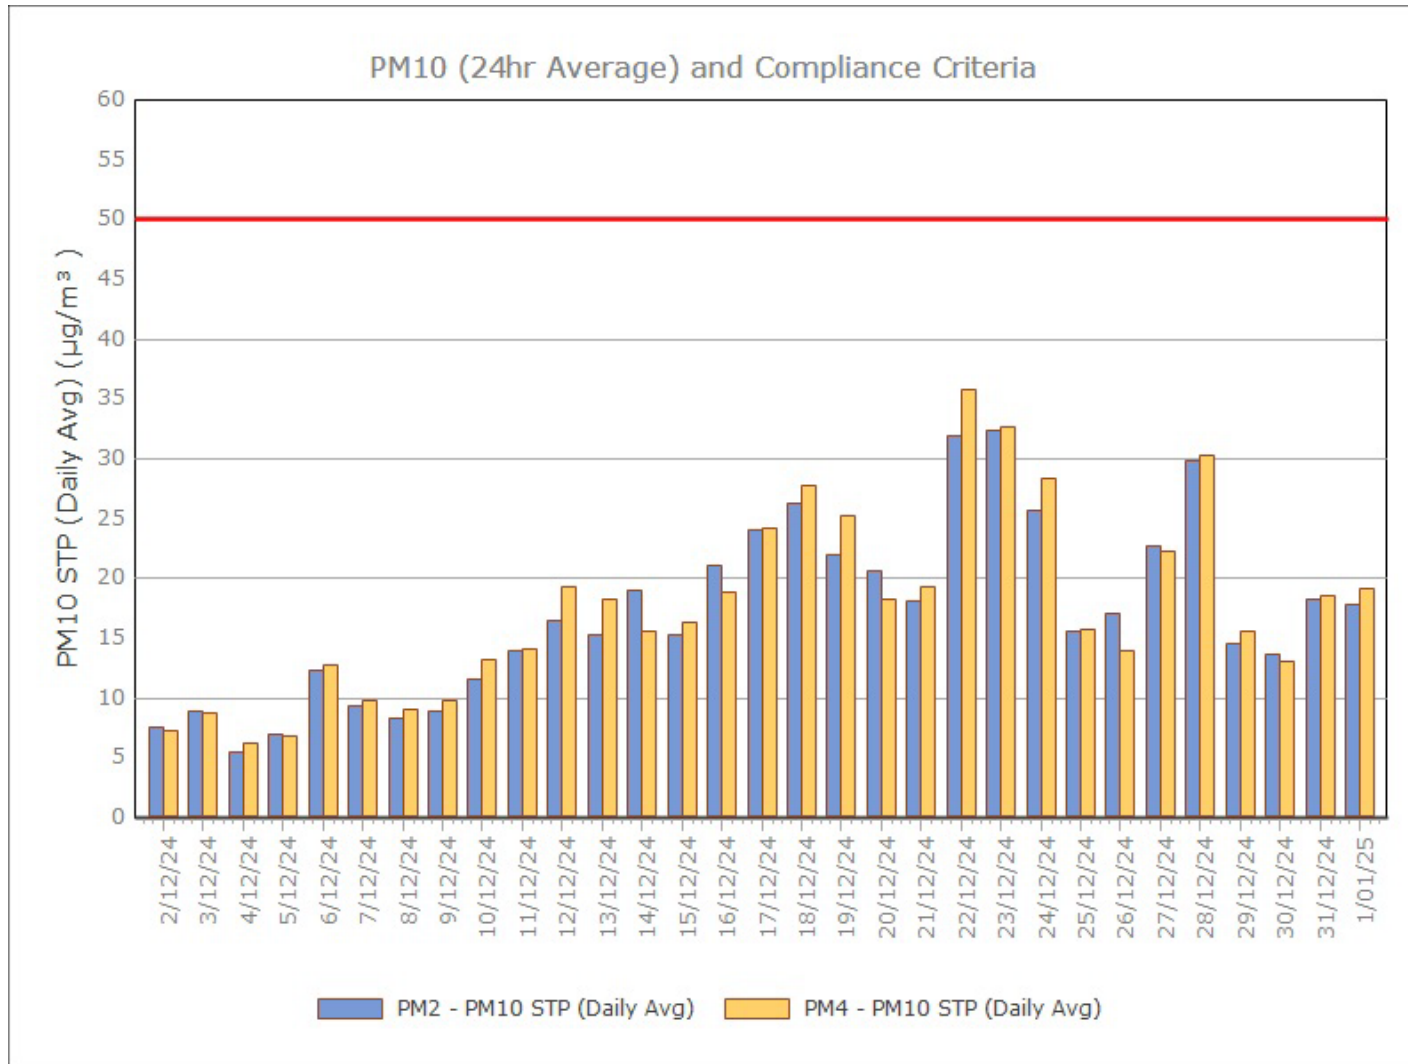

*NB: DG3 October bottle was broken in transit

Figure 1. Dust Deposition over the last 12 months with guideline criteria

Particulate Matter

Monitoring Points:

- PM2- Northern boundary of Mining Lease 1770
- PM4- Adjacent the Accommodation Camp South West of Mining Lease 1770

Figure 2. PM₁₀ (24 hr Average) with Compliance Criteria – December 2024

Figure 3. PM_{2.5} (24 hr Average) with Compliance Criteria – December 2024

APPENDIX: MONTHLY GRAPHS

January 2024

February 2024

March 2024

April 2024

May 2024

June 2024

July 2024

August 2024

September 2024

October 2024

November 2024