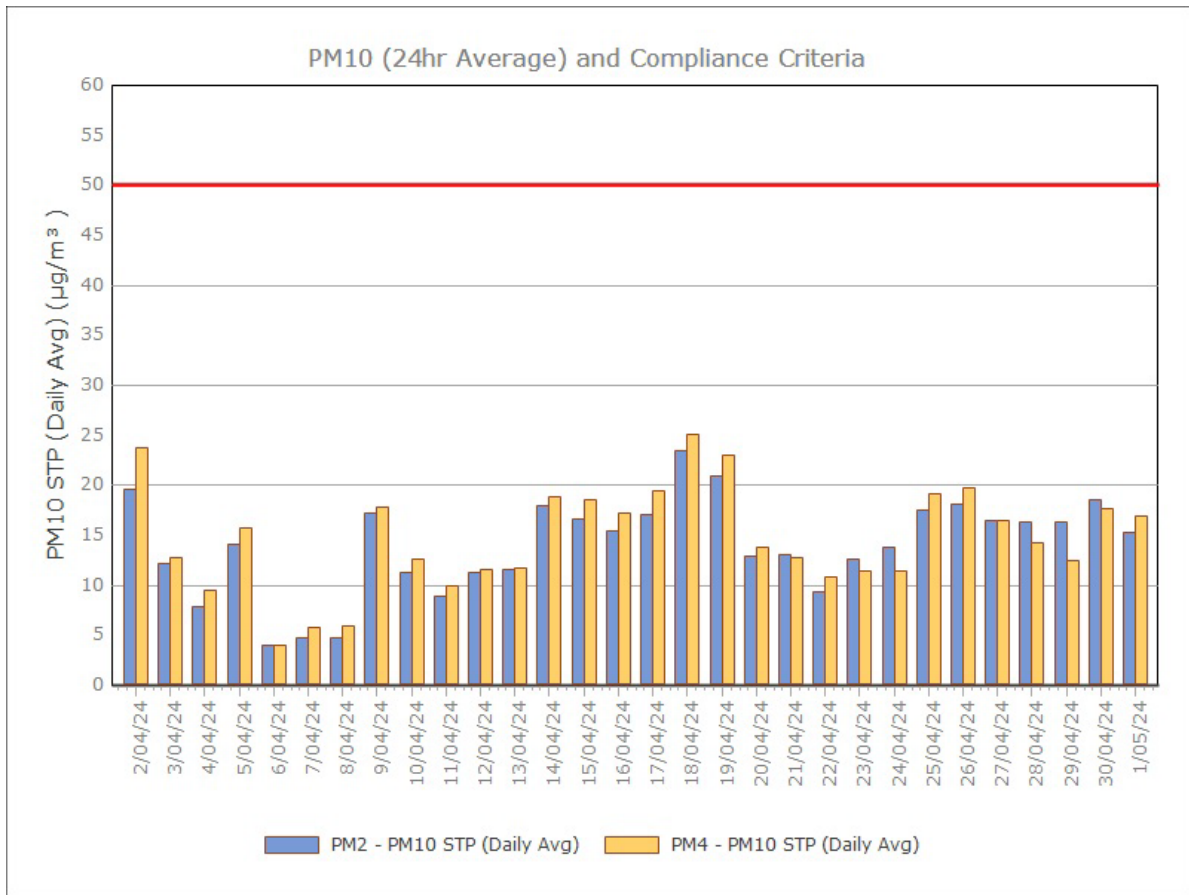

*NB: DG3 October bottle was broken in transit

Figure 1. Dust Deposition over the last 12 months with guideline criteria

Particulate Matter

Monitoring Points:

- PM2- Northern boundary of Mining Lease 1770
- PM4- Adjacent the Accommodation Camp South West of Mining Lease 1770

Figure 2. PM₁₀ (24 hr Average) with Compliance Criteria – December 2024

Figure 3. PM_{2.5} (24 hr Average) with Compliance Criteria – December 2024

APPENDIX: MONTHLY GRAPHS

January 2024

February 2024

March 2024

April 2024

May 2024

June 2024

July 2024

August 2024

September 2024

October 2024

November 2024