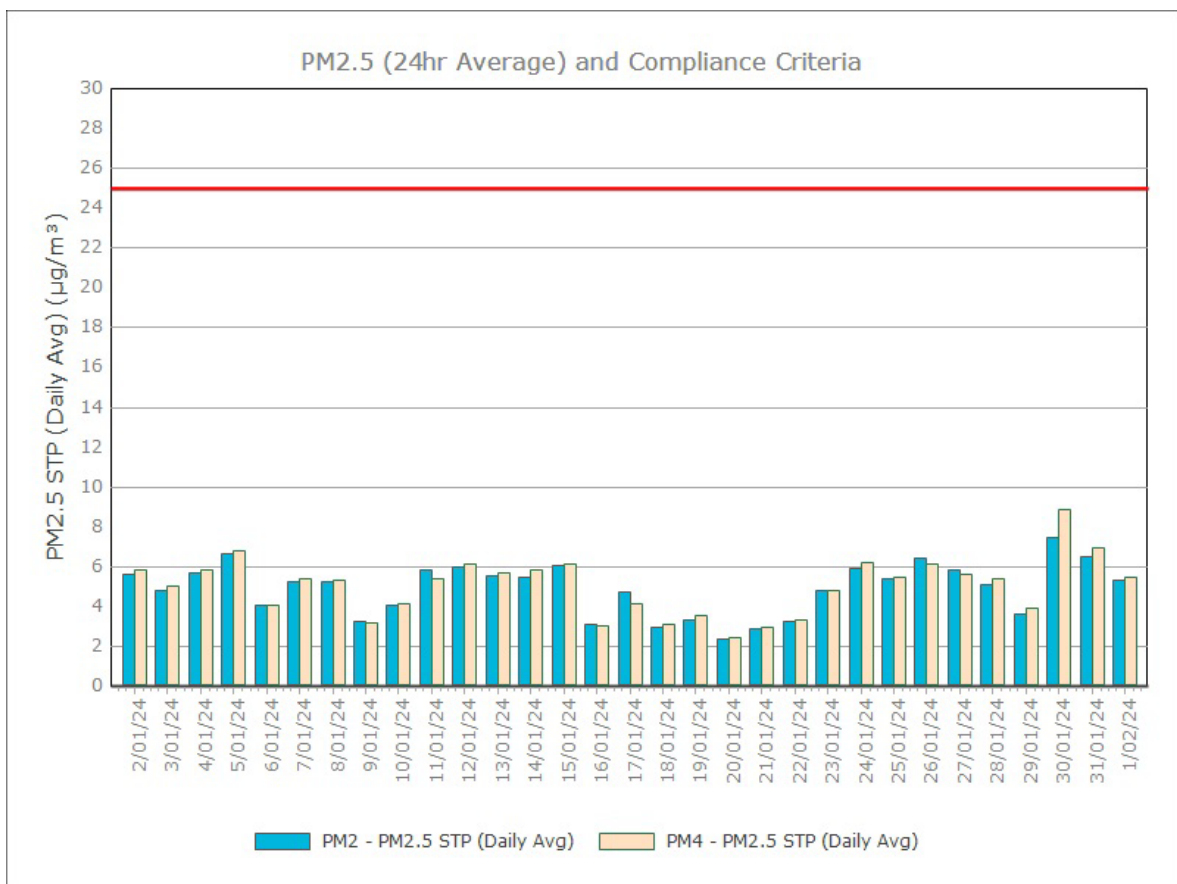

*NB: DG3 October bottle was broken in transit

Figure 1. Dust Deposition over the last 12 months with guideline criteria

Particulate Matter

Monitoring Points:

- PM2- Northern boundary of Mining Lease 1770
- PM4- Adjacent the Accommodation Camp South West of Mining Lease 1770

Figure 2. PM₁₀ (24 hr Average) with Compliance Criteria – December 2024

Figure 3. PM_{2.5} (24 hr Average) with Compliance Criteria – December 2024

APPENDIX: MONTHLY GRAPHS

January 2024

February 2024

March 2024

April 2024

May 2024

June 2024

July 2024

August 2024

September 2024

October 2024

November 2024