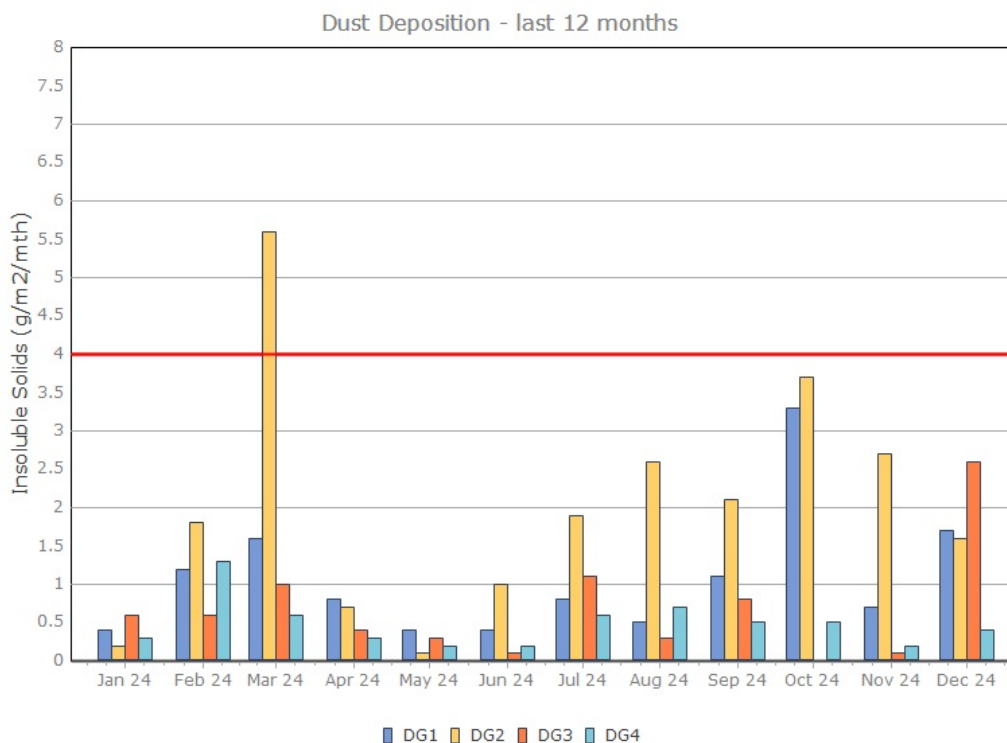

Dust Deposition

Monitoring Points:

- DG1- North West Corner of Mining Lease 1770
- DG2- Northern boundary of Mining Lease 1770
- DG3- Company Owned Residence South of Mining Lease 1770
- DG4- Adjacent the Accommodation Camp South West of Mining Lease 1770

Month	Sample Period	Results		Insoluble Solids (g/m ² /mth)			
		Received	Published	DG1	DG2	DG3	DG4
January	1/1/2024 - 3/2/2024	14/2/2024	29/2/2024	0.4	0.2	0.6	0.3
February	3/2/2024 - 1/3/2024	14/3/2024	27/3/2024	1.2	1.8	0.6	1.3
March	1/3/2024 - 2/4/2024	11/4/2024	18/4/2024	1.6	5.6	1.0	0.6
April	2/4/2024 - 1/5/2024	13/5/2024	24/5/2024	0.8	0.7	0.4	0.3
May	1/5/2024 - 30/5/2024	13/6/2024	25/6/2024	0.4	0.1	0.3	0.2
June	30/5/2024 - 1/7/2024	11/7/2024	23/7/2024	0.4	1.0	<0.1	0.2
July	1/7/2024 - 1/8/2024	13/8/2024	21/8/2024	0.8	1.9	1.1	0.6
August	1/8/2024 - 2/9/2024	10/9/2024	19/9/2024	0.5	2.6	0.3	0.7
September	2/9/2024 - 1/10/2024	14/10/2024	24/10/2024	1.1	2.1	0.8	0.5
October	1/10/2024 - 1/11/2024	14/11/2024	22/11/2024	3.3	3.7	*	0.5
November	1/11/2024 - 2/12/2024	12/12/2024	19/12/2024	0.7	2.7	0.1	0.2
December	2/12/2024 - 31/12/2024	17/01/2025	3/02/2025	1.7	1.6	2.6	0.4
Average (Mean)				1.1	2.0	0.8	0.5
Median				0.8	1.9	0.6	0.5
Maximum				3.3	5.6	2.6	1.3
Minimum				0.4	0.1	<0.1	0.2

*NB: DG3 October bottle was broken in transit

Figure 1. Dust Deposition over the last 12 months with guideline criteria

Particulate Matter

Monitoring Points:

- PM2- Northern boundary of Mining Lease 1770
- PM4- Adjacent the Accommodation Camp South West of Mining Lease 1770

April 2024

May 2024

June 2024

July 2024

August 2024

September 2024

October 2024

November 2024