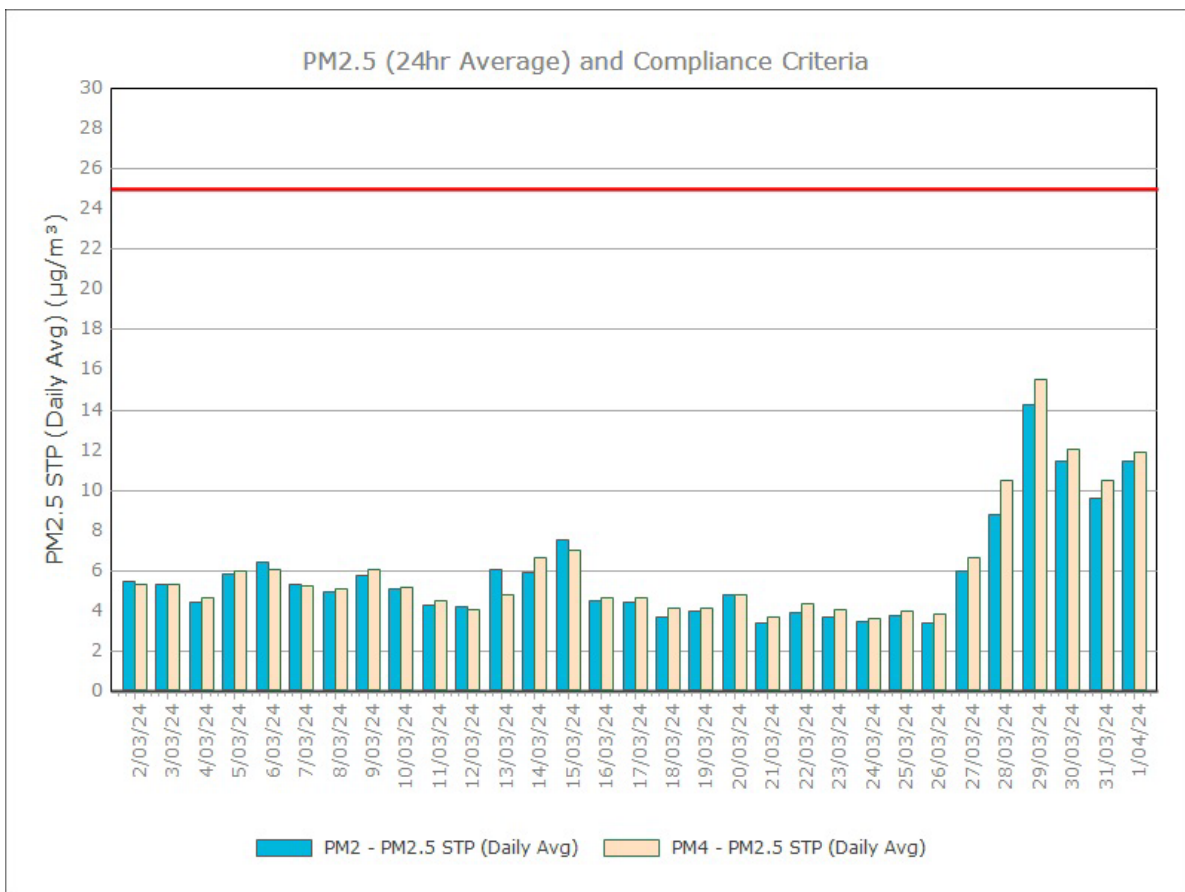

*NB: DG3 October bottle was broken in transit

Figure 1. Dust Deposition over the last 12 months with guideline criteria

Particulate Matter

Monitoring Points:

- PM2- Northern boundary of Mining Lease 1770
- PM4- Adjacent the Accommodation Camp South West of Mining Lease 1770

Figure 2. PM₁₀ (24 hr Average) with Compliance Criteria – December 2024

Figure 3. PM_{2.5} (24 hr Average) with Compliance Criteria – December 2024

APPENDIX: MONTHLY GRAPHS

January 2024

February 2024

March 2024

April 2024

May 2024

June 2024

July 2024

August 2024

September 2024

October 2024

November 2024