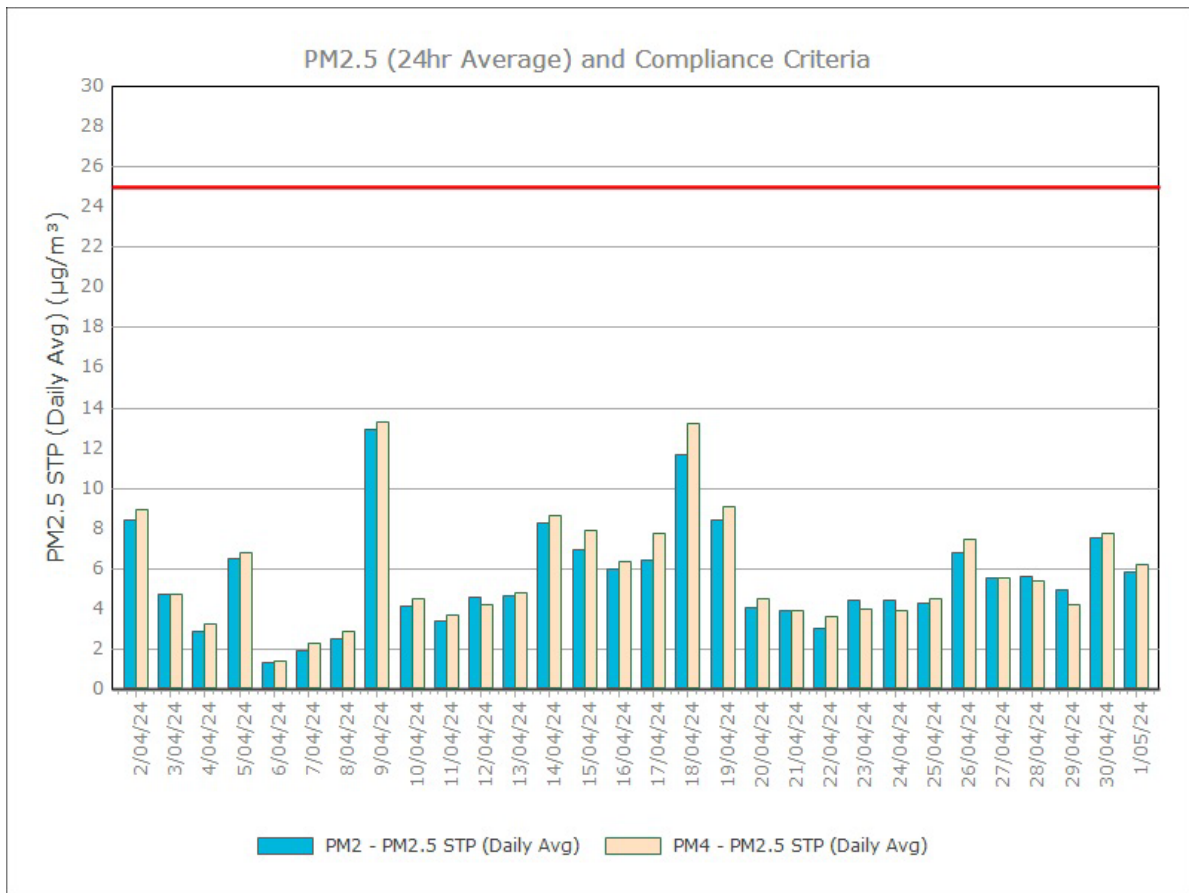

*NB: DG3 October bottle was broken in transit

Figure 1. Dust Deposition over the last 12 months with guideline criteria

Particulate Matter

Monitoring Points:

- PM2- Northern boundary of Mining Lease 1770
- PM4- Adjacent the Accommodation Camp South West of Mining Lease 1770

Figure 2. PM₁₀ (24 hr Average) with Compliance Criteria – December 2024

Figure 3. PM_{2.5} (24 hr Average) with Compliance Criteria – December 2024

APPENDIX: MONTHLY GRAPHS

January 2024

February 2024

March 2024

April 2024

May 2024

June 2024

July 2024

August 2024

September 2024

October 2024

November 2024