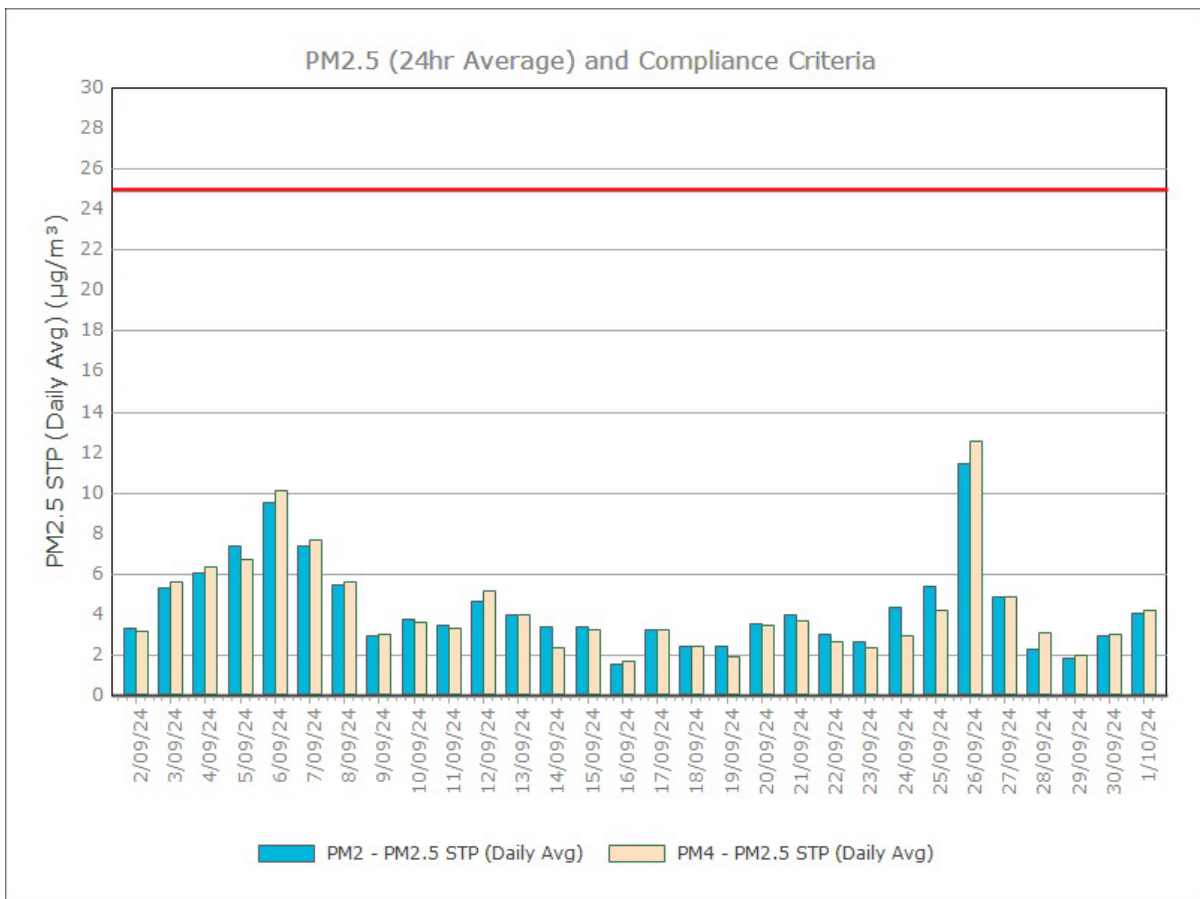

*NB: DG3 October bottle was broken in transit

Figure 1. Dust Deposition over the last 12 months with guideline criteria

Particulate Matter

Monitoring Points:

- PM2- Northern boundary of Mining Lease 1770
- PM4- Adjacent the Accommodation Camp South West of Mining Lease 1770

Figure 2. PM₁₀ (24 hr Average) with Compliance Criteria – December 2024

Figure 3. PM_{2.5} (24 hr Average) with Compliance Criteria – December 2024

APPENDIX: MONTHLY GRAPHS

January 2024

February 2024

March 2024

April 2024

May 2024

June 2024

July 2024

August 2024

September 2024

October 2024

November 2024

December 2024