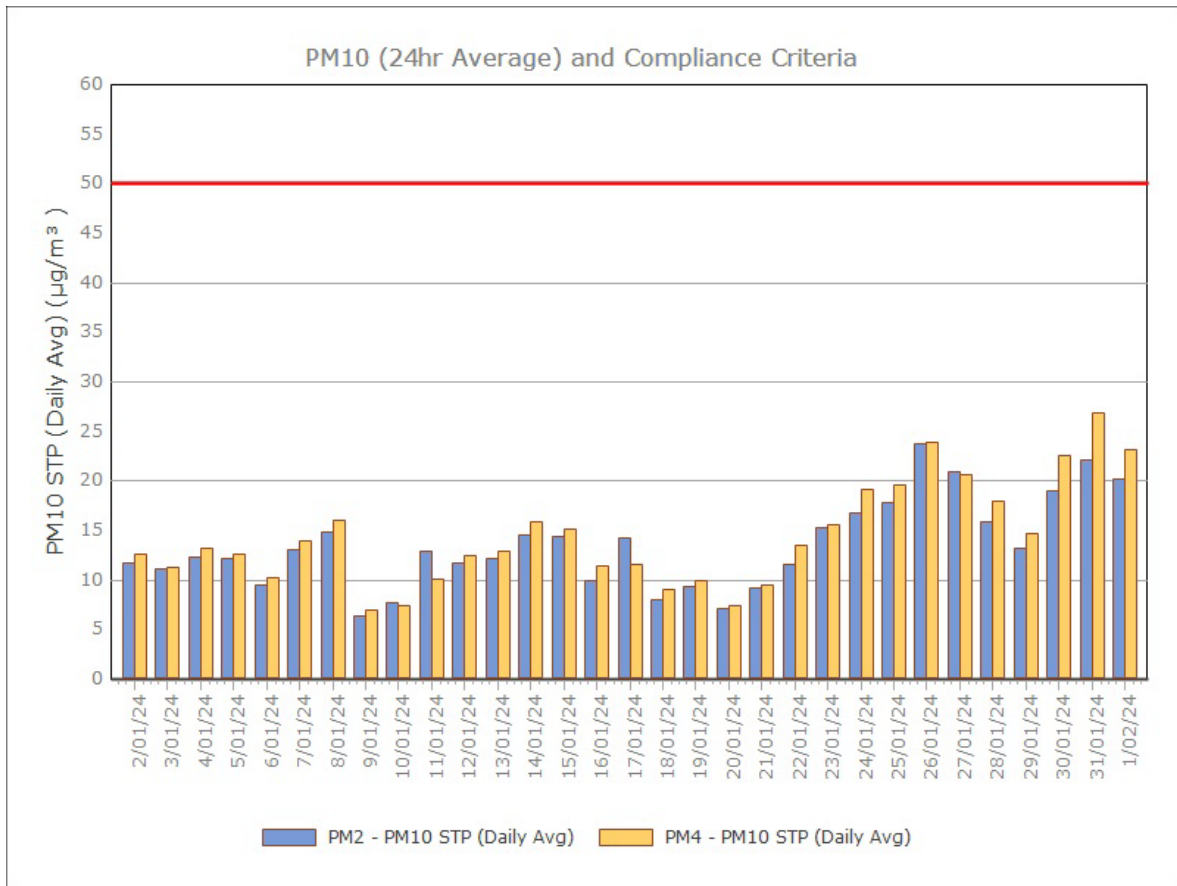

*NB: DG3 October bottle was broken in transit

Figure 1. Dust Deposition over the last 12 months with guideline criteria

Particulate Matter

Monitoring Points:

- PM2- Northern boundary of Mining Lease 1770
- PM4- Adjacent the Accommodation Camp South West of Mining Lease 1770

Figure 2. PM₁₀ (24 hr Average) with Compliance Criteria – December 2024

Figure 3. PM_{2.5} (24 hr Average) with Compliance Criteria – December 2024

APPENDIX: MONTHLY GRAPHS

January 2024

February 2024

March 2024

April 2024

May 2024

June 2024

July 2024

August 2024

September 2024

October 2024

November 2024