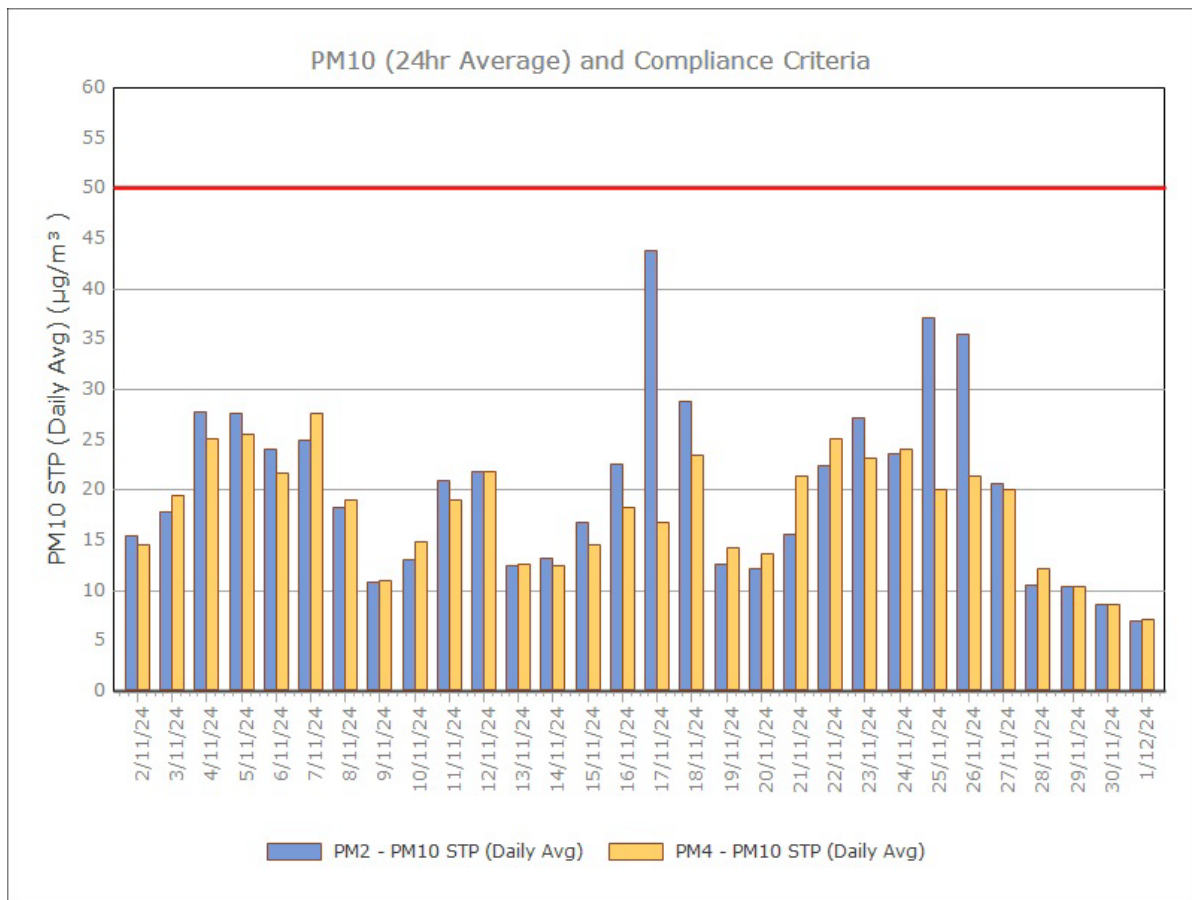

Figure 2. PM₁₀ (24 hr Average) with Compliance Criteria – December 2024

Figure 3. PM_{2.5} (24 hr Average) with Compliance Criteria – December 2024

APPENDIX: MONTHLY GRAPHS

January 2024

February 2024

March 2024

April 2024

May 2024

June 2024

July 2024

August 2024

September 2024

October 2024

November 2024

December 2024