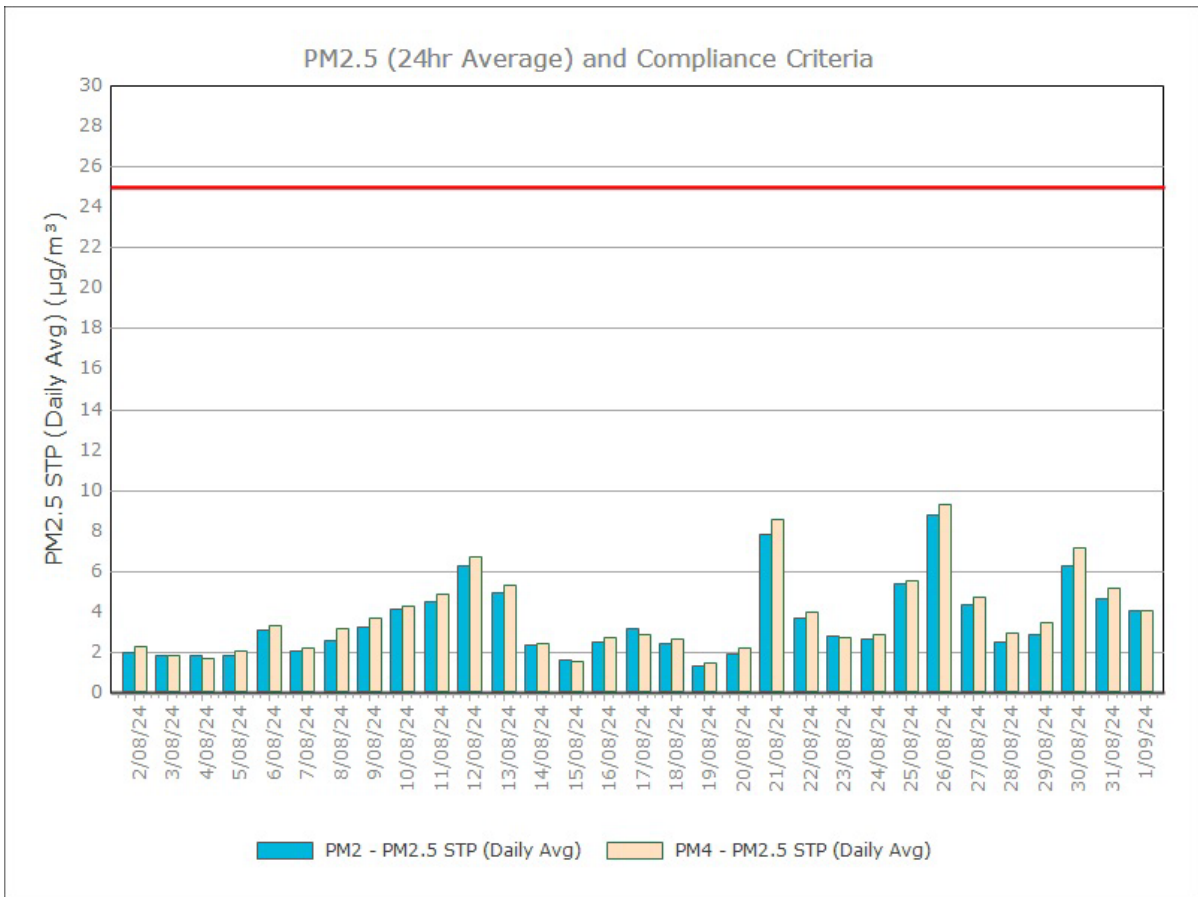

Figure 2. PM₁₀ (24 hr Average) with Compliance Criteria – December 2024

Figure 3. PM_{2.5} (24 hr Average) with Compliance Criteria – December 2024

APPENDIX: MONTHLY GRAPHS

January 2024

February 2024

March 2024

April 2024

May 2024

June 2024

July 2024

August 2024

September 2024

October 2024

November 2024

December 2024