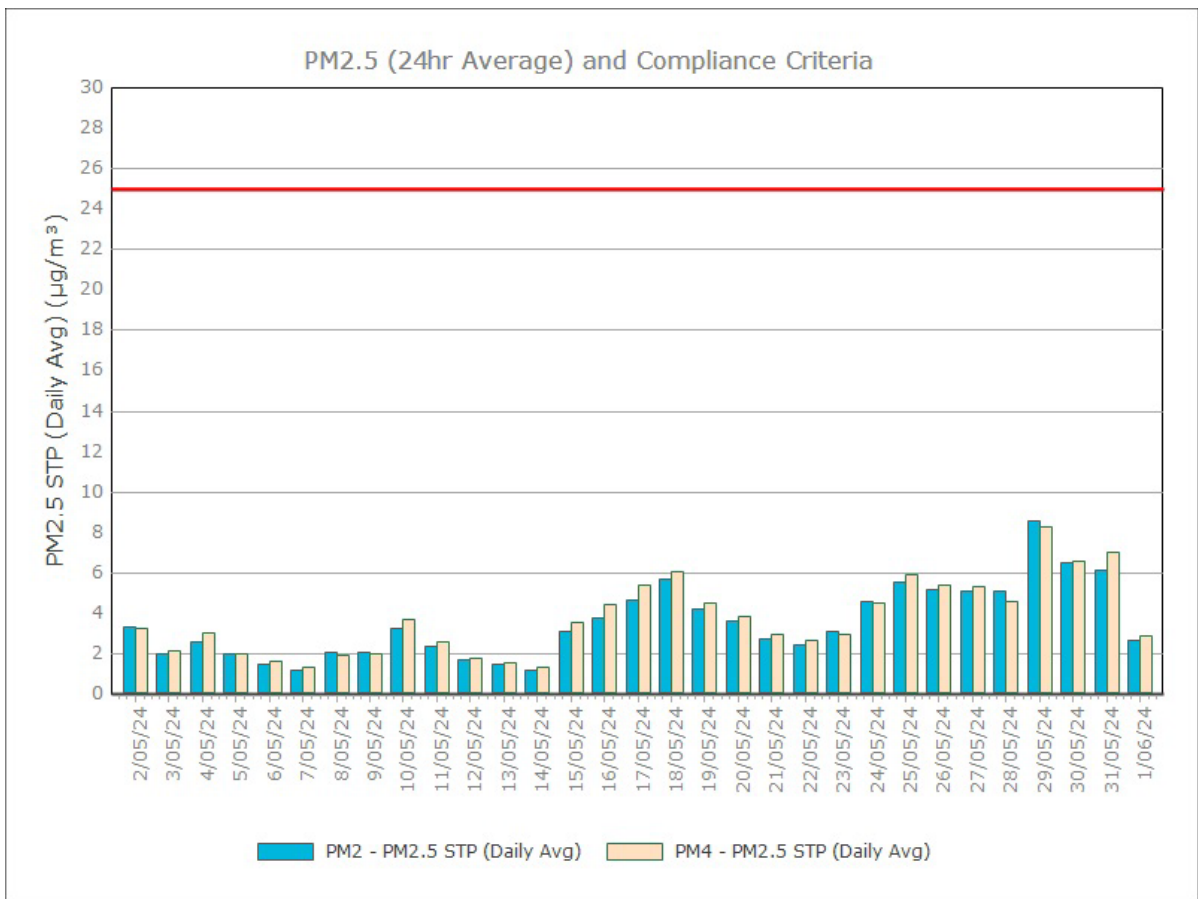

*NB: DG3 October bottle was broken in transit

Figure 1. Dust Deposition over the last 12 months with guideline criteria

Particulate Matter

Monitoring Points:

- PM2- Northern boundary of Mining Lease 1770
- PM4- Adjacent the Accommodation Camp South West of Mining Lease 1770

Figure 2. PM₁₀ (24 hr Average) with Compliance Criteria – December 2024

Figure 3. PM_{2.5} (24 hr Average) with Compliance Criteria – December 2024

APPENDIX: MONTHLY GRAPHS

January 2024

February 2024

March 2024

April 2024

May 2024

June 2024

July 2024

August 2024

September 2024

October 2024

November 2024