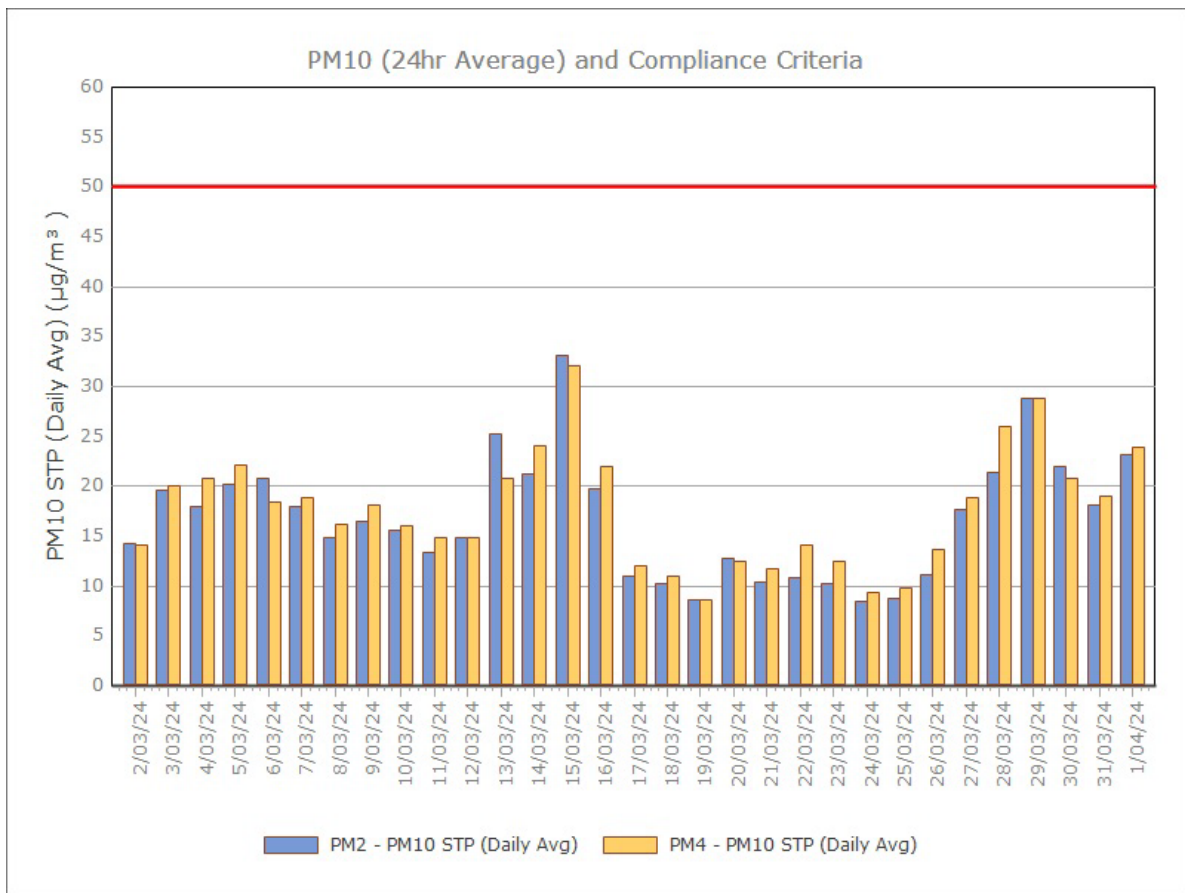

Figure 2. PM₁₀ (24 hr Average) with Compliance Criteria – December 2024

Figure 3. PM_{2.5} (24 hr Average) with Compliance Criteria – December 2024

APPENDIX: MONTHLY GRAPHS

January 2024

February 2024

March 2024

April 2024

May 2024

June 2024

July 2024

August 2024

September 2024

October 2024

November 2024