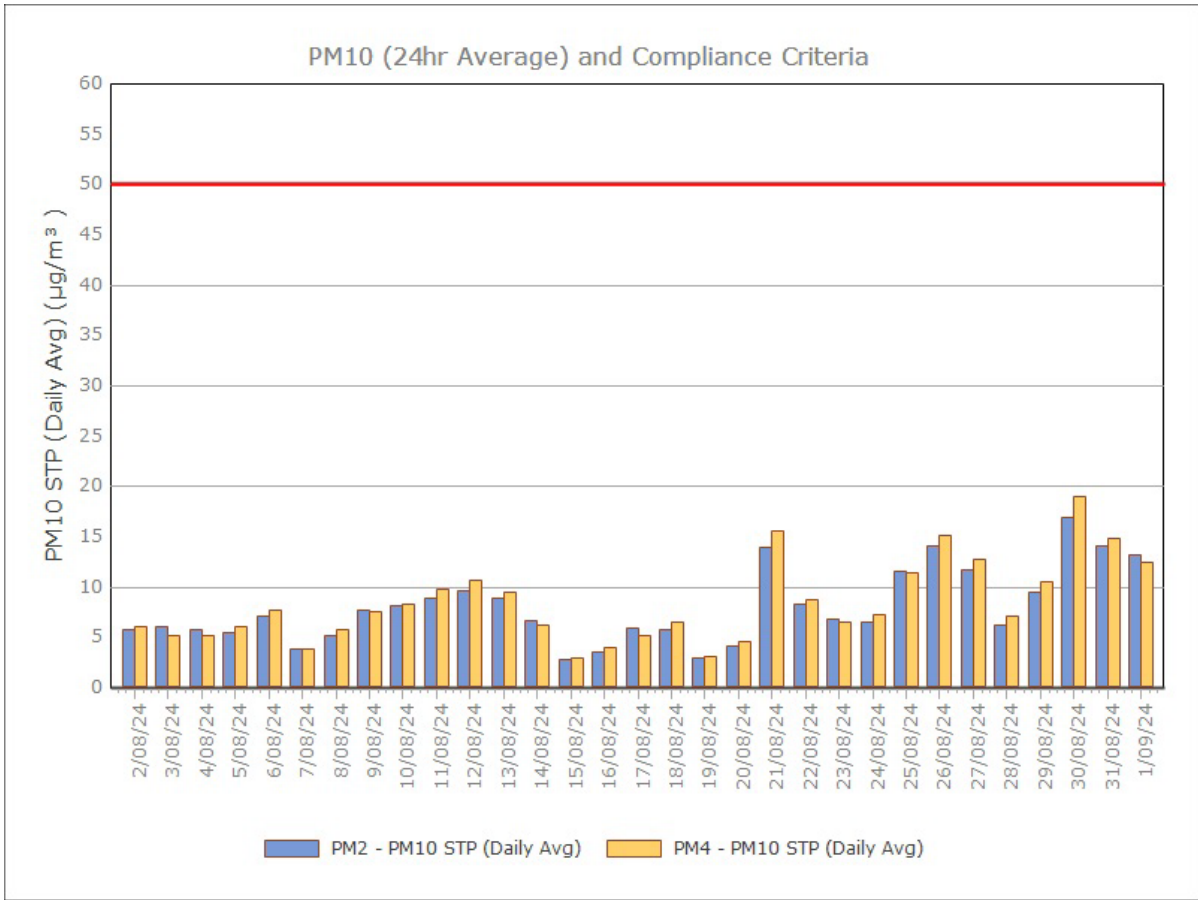

Figure 2. PM₁₀ (24 hr Average) with Compliance Criteria – December 2024

Figure 3. PM_{2.5} (24 hr Average) with Compliance Criteria – December 2024

APPENDIX: MONTHLY GRAPHS

January 2024

February 2024

March 2024

April 2024

May 2024

June 2024

July 2024

August 2024

September 2024

October 2024

November 2024

December 2024