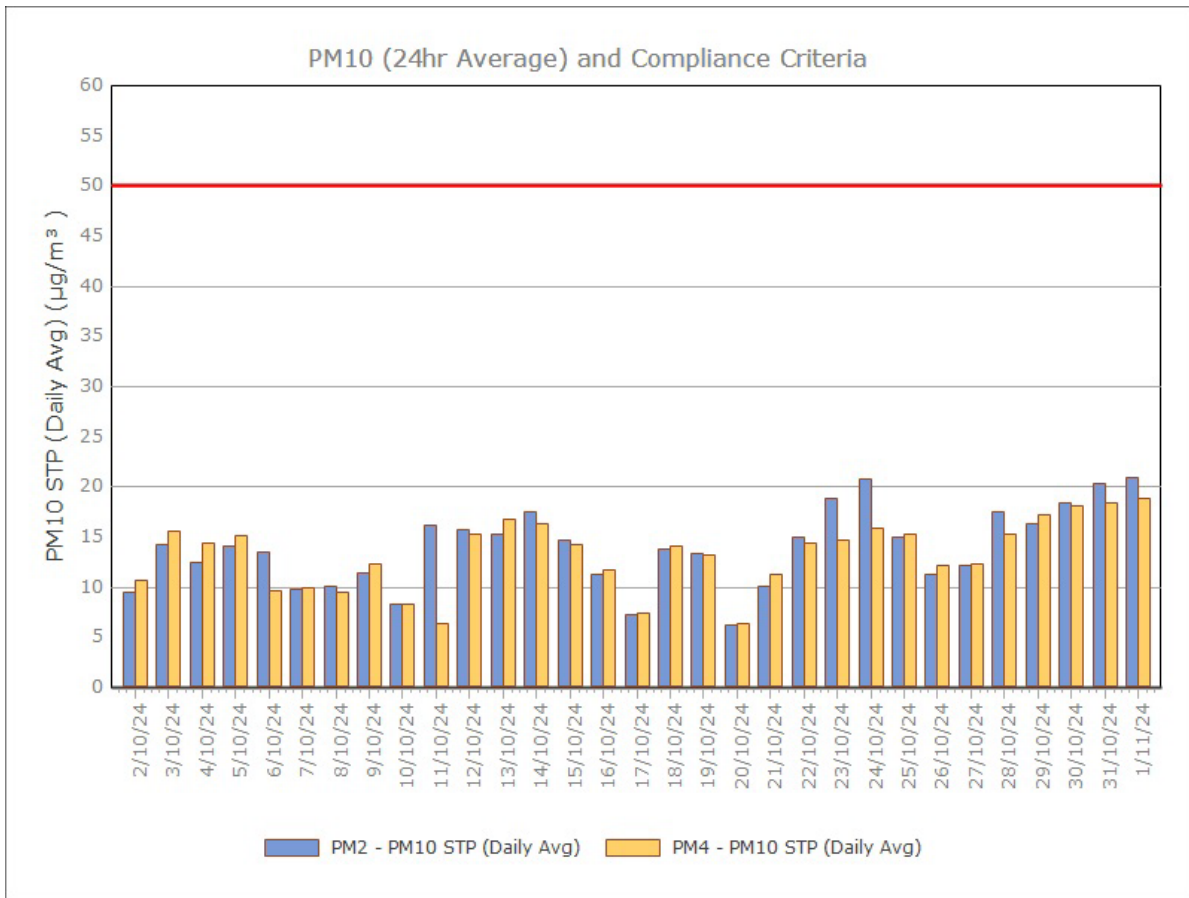

Figure 2. PM₁₀ (24 hr Average) with Compliance Criteria – December 2024

Figure 3. PM_{2.5} (24 hr Average) with Compliance Criteria – December 2024

APPENDIX: MONTHLY GRAPHS

January 2024

February 2024

March 2024

April 2024

May 2024

June 2024

July 2024

August 2024

September 2024

October 2024

November 2024