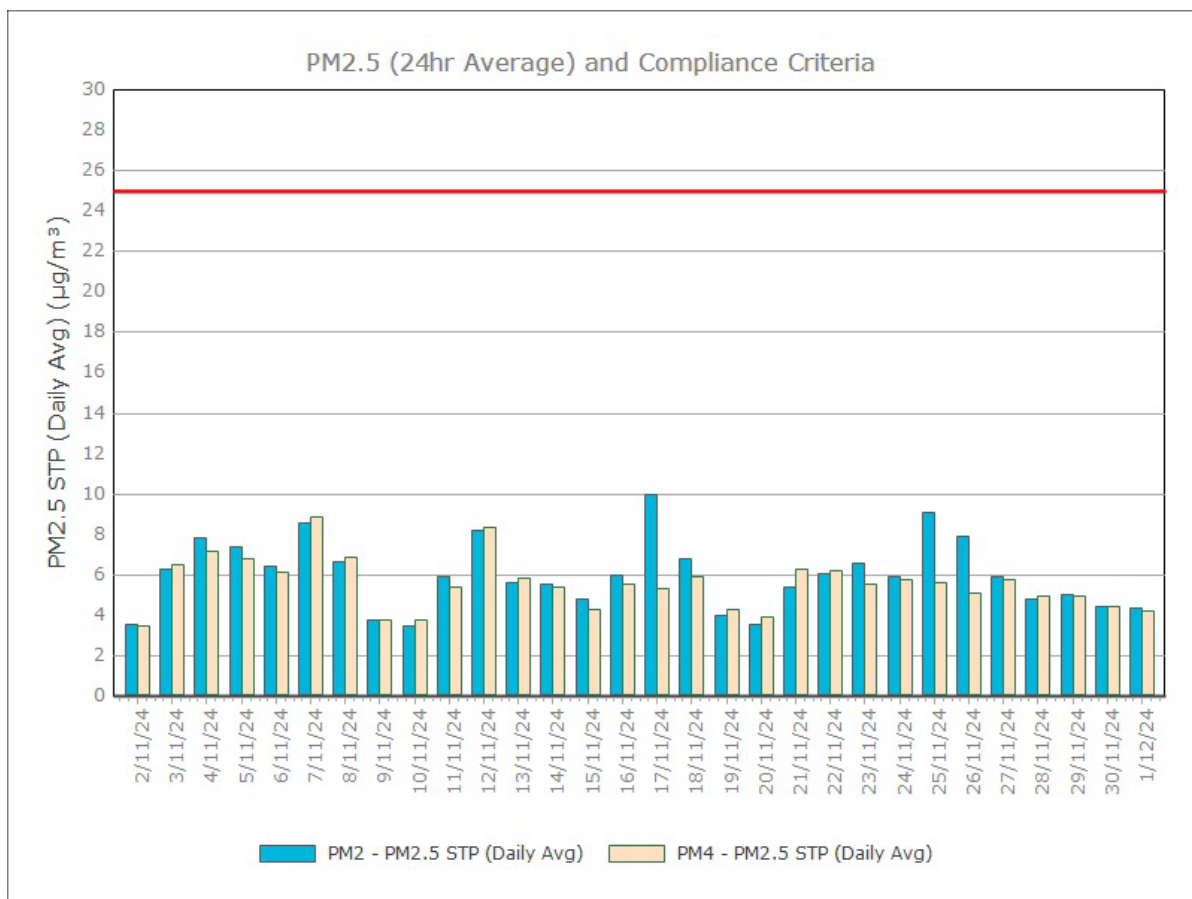

*NB: DG3 October bottle was broken in transit

Figure 1. Dust Deposition over the last 12 months with guideline criteria

Particulate Matter

Monitoring Points:

- PM2- Northern boundary of Mining Lease 1770
- PM4- Adjacent the Accommodation Camp South West of Mining Lease 1770

Figure 2. PM₁₀ (24 hr Average) with Compliance Criteria – December 2024

Figure 3. PM_{2.5} (24 hr Average) with Compliance Criteria – December 2024

APPENDIX: MONTHLY GRAPHS

January 2024

February 2024

March 2024

April 2024

May 2024

June 2024

July 2024

August 2024

September 2024

October 2024

November 2024

December 2024