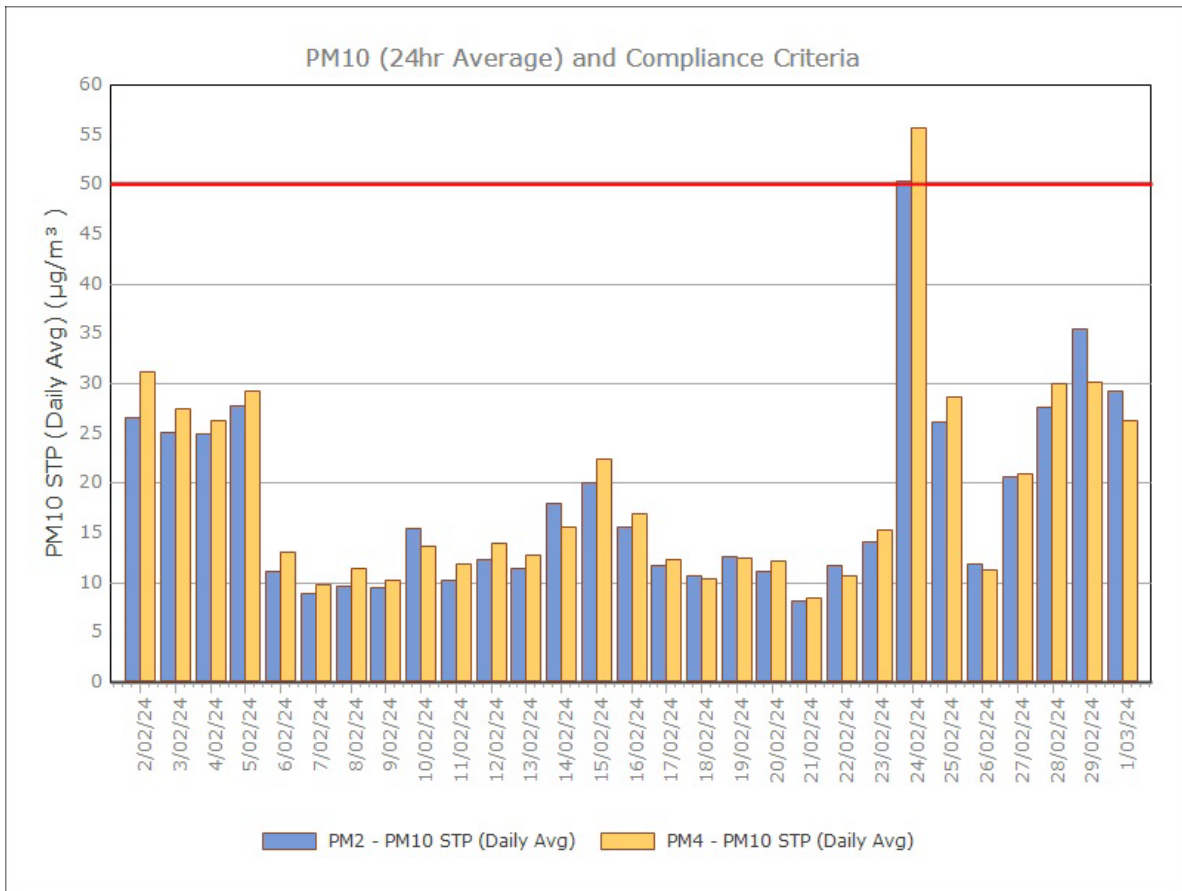

*NB: DG3 October bottle was broken in transit

Figure 1. Dust Deposition over the last 12 months with guideline criteria

Particulate Matter

Monitoring Points:

- PM2- Northern boundary of Mining Lease 1770
- PM4- Adjacent the Accommodation Camp South West of Mining Lease 1770

Figure 2. PM₁₀ (24 hr Average) with Compliance Criteria – December 2024

Figure 3. PM_{2.5} (24 hr Average) with Compliance Criteria – December 2024

APPENDIX: MONTHLY GRAPHS

January 2024

February 2024

March 2024

April 2024

May 2024

June 2024

July 2024

August 2024

September 2024

October 2024

November 2024