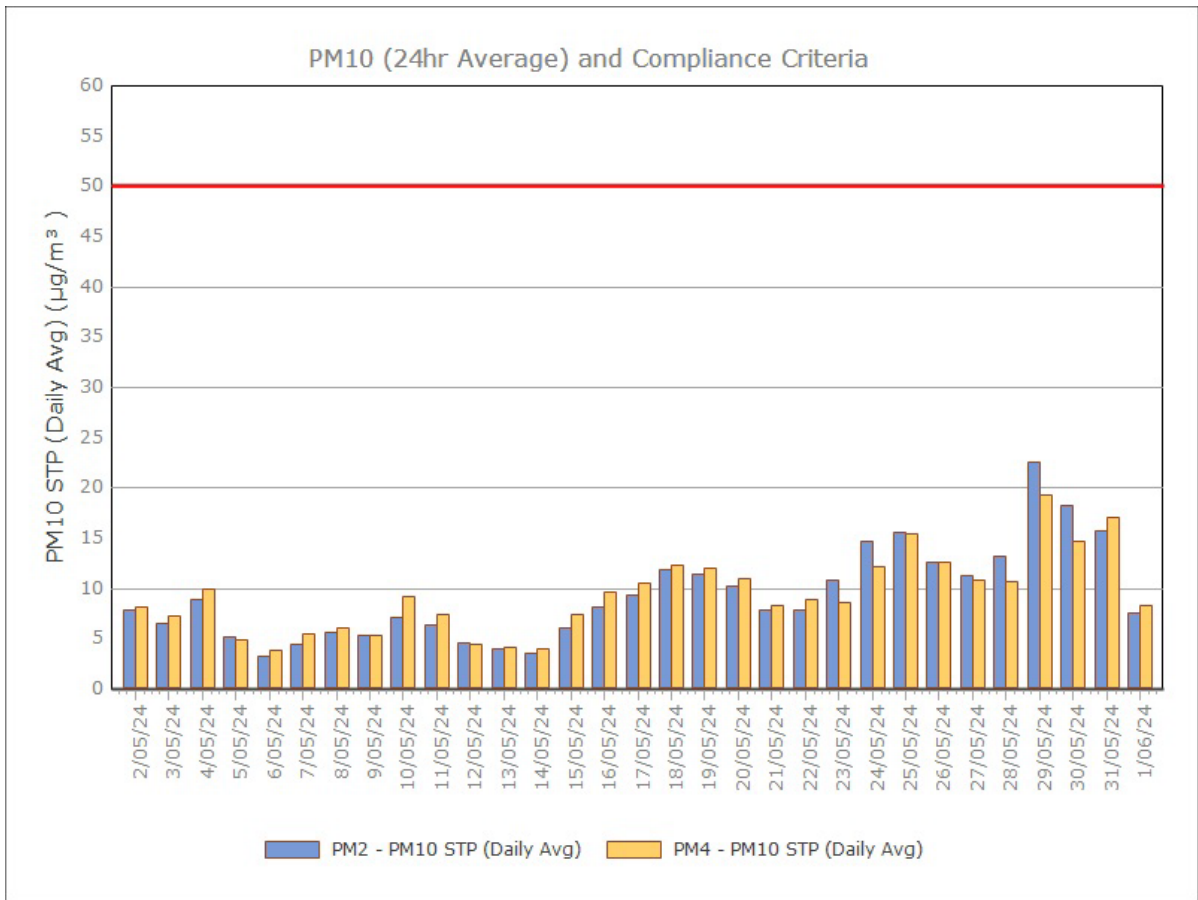

*NB: DG3 October bottle was broken in transit

Figure 1. Dust Deposition over the last 12 months with guideline criteria

Particulate Matter

Monitoring Points:

- PM2- Northern boundary of Mining Lease 1770
- PM4- Adjacent the Accommodation Camp South West of Mining Lease 1770

Figure 2. PM₁₀ (24 hr Average) with Compliance Criteria – December 2024

Figure 3. PM_{2.5} (24 hr Average) with Compliance Criteria – December 2024

APPENDIX: MONTHLY GRAPHS

January 2024

February 2024

March 2024

April 2024

May 2024

June 2024

July 2024

August 2024

September 2024

October 2024

November 2024