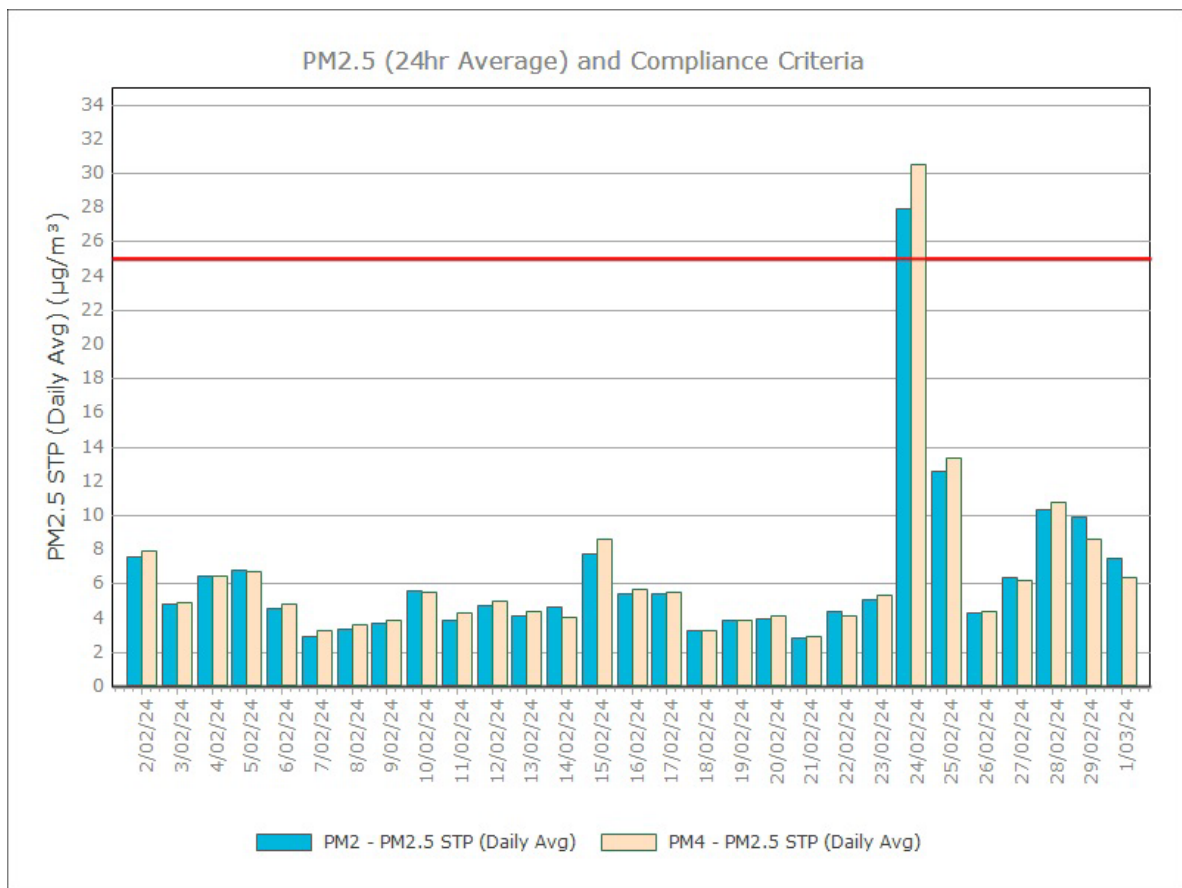

*NB: DG3 October bottle was broken in transit

Figure 1. Dust Deposition over the last 12 months with guideline criteria

Particulate Matter

Monitoring Points:

- PM2- Northern boundary of Mining Lease 1770
- PM4- Adjacent the Accommodation Camp South West of Mining Lease 1770

Figure 2. PM₁₀ (24 hr Average) with Compliance Criteria – December 2024

Figure 3. PM_{2.5} (24 hr Average) with Compliance Criteria – December 2024

APPENDIX: MONTHLY GRAPHS

January 2024

February 2024

March 2024

April 2024

May 2024

June 2024

July 2024

August 2024

September 2024

October 2024

November 2024