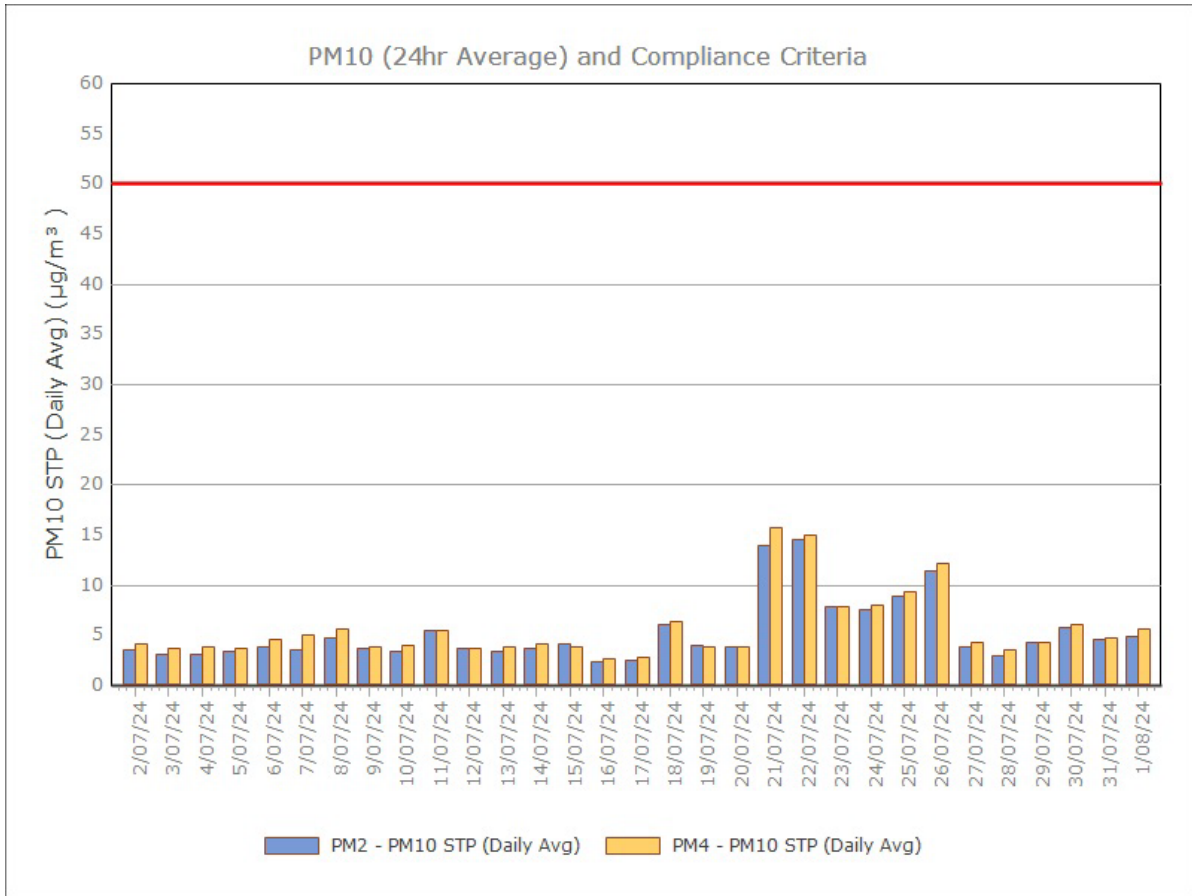

Figure 2. PM₁₀ (24 hr Average) with Compliance Criteria – December 2024

Figure 3. PM_{2.5} (24 hr Average) with Compliance Criteria – December 2024

APPENDIX: MONTHLY GRAPHS

January 2024

February 2024

March 2024

April 2024

May 2024

June 2024

July 2024

August 2024

September 2024

October 2024

November 2024

December 2024