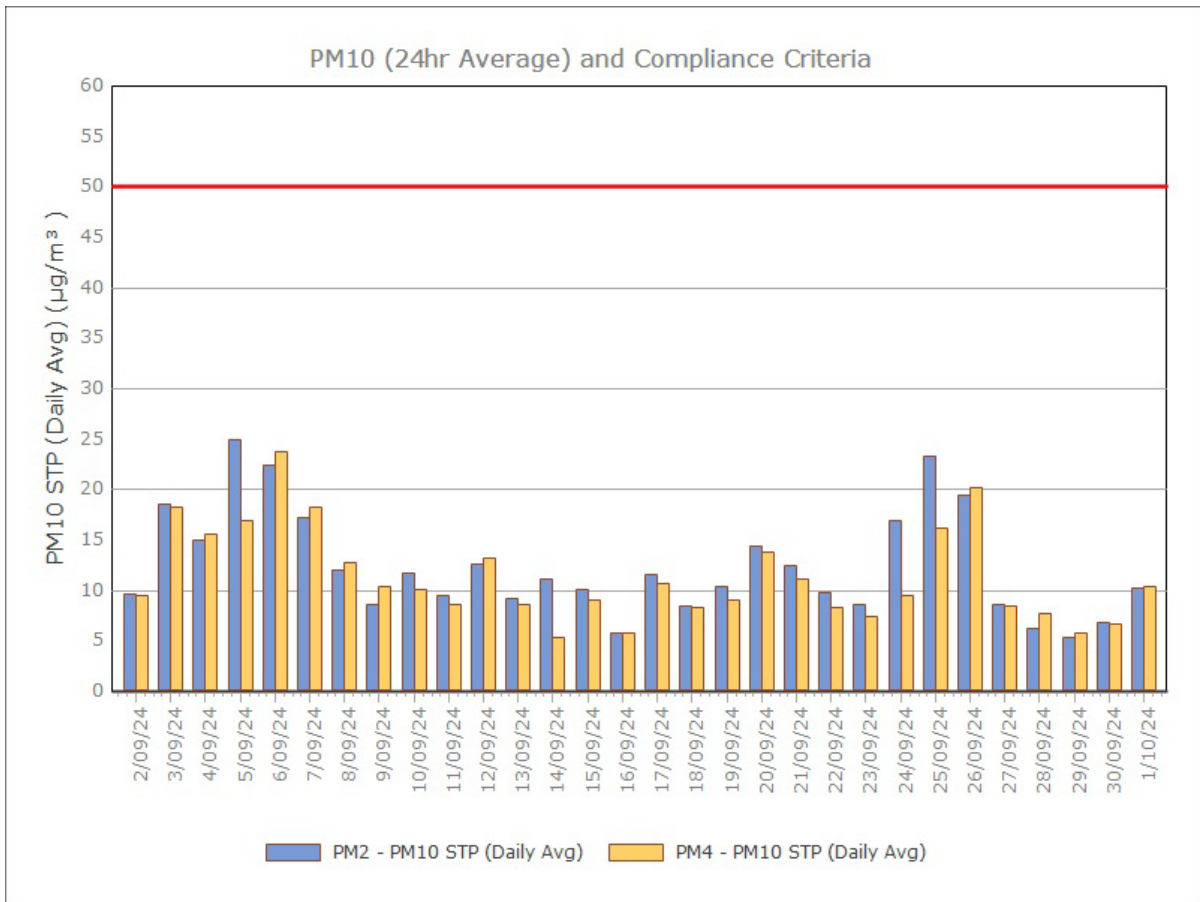

Figure 2. PM₁₀ (24 hr Average) with Compliance Criteria – December 2024

Figure 3. PM_{2.5} (24 hr Average) with Compliance Criteria – December 2024

APPENDIX: MONTHLY GRAPHS

January 2024

February 2024

March 2024

April 2024

May 2024

June 2024

July 2024

August 2024

September 2024

October 2024

November 2024

December 2024