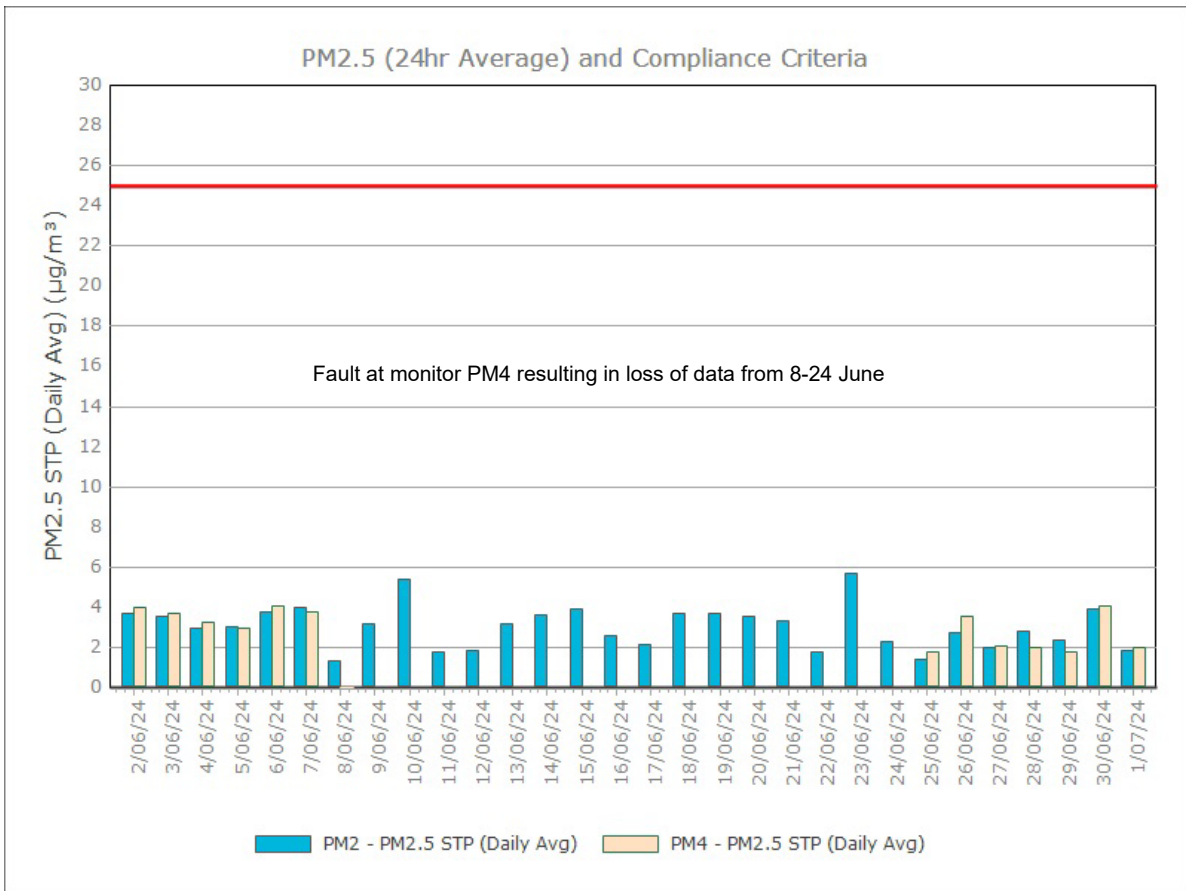

*NB: DG3 October bottle was broken in transit

Figure 1. Dust Deposition over the last 12 months with guideline criteria

Particulate Matter

Monitoring Points:

- PM2- Northern boundary of Mining Lease 1770
- PM4- Adjacent the Accommodation Camp South West of Mining Lease 1770

Figure 2. PM₁₀ (24 hr Average) with Compliance Criteria – December 2024

Figure 3. PM_{2.5} (24 hr Average) with Compliance Criteria – December 2024

APPENDIX: MONTHLY GRAPHS

January 2024

February 2024

March 2024

April 2024

May 2024

June 2024

July 2024

August 2024

September 2024

October 2024

November 2024