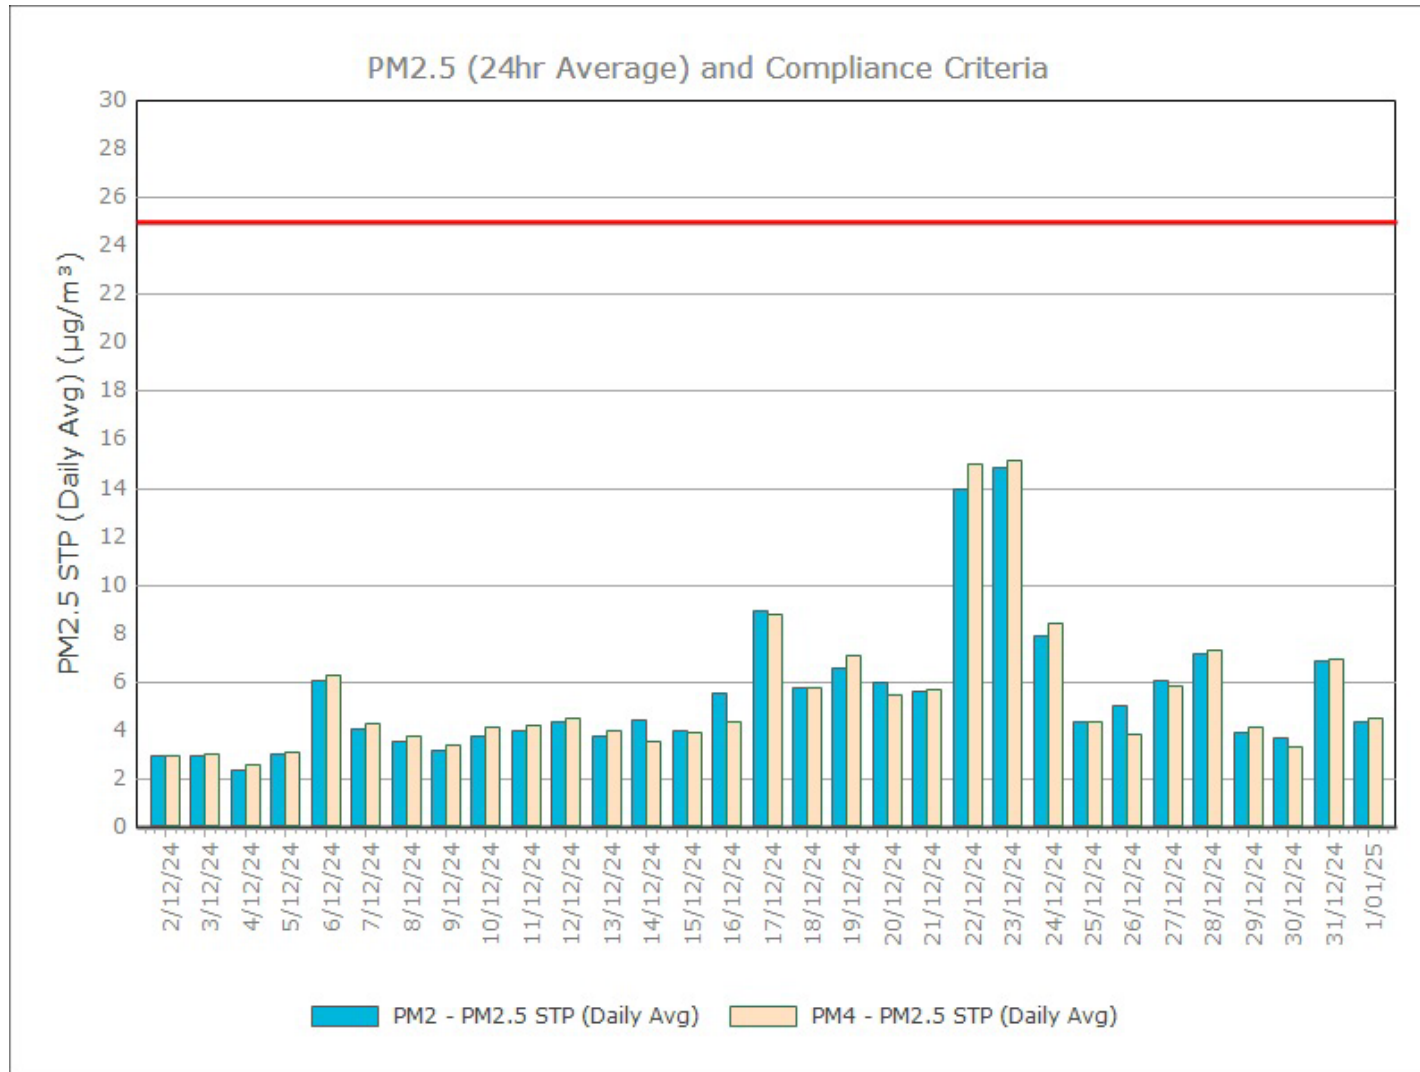

*NB: DG3 October bottle was broken in transit

Figure 1. Dust Deposition over the last 12 months with guideline criteria

Particulate Matter

Monitoring Points:

- PM2- Northern boundary of Mining Lease 1770
- PM4- Adjacent the Accommodation Camp South West of Mining Lease 1770

Figure 2. PM₁₀ (24 hr Average) with Compliance Criteria – December 2024

Figure 3. PM_{2.5} (24 hr Average) with Compliance Criteria – December 2024

APPENDIX: MONTHLY GRAPHS

January 2024

February 2024

March 2024

April 2024

May 2024

June 2024

July 2024

August 2024

September 2024

October 2024

November 2024